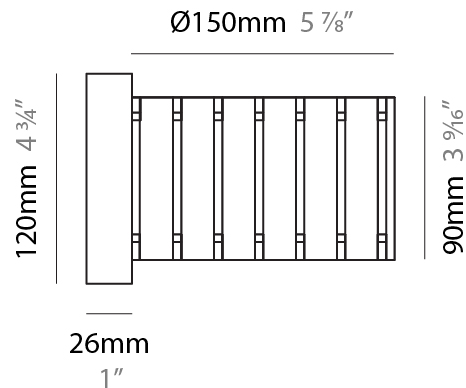

PROJECT	_____
TYPE	_____
SPECIFIER	_____
QUANTITY	_____
DATE	_____

LUZ OCULTA WOOD SURFACE

D53031- _____ - _____
base number   Finish   Finish
                         Options   Options

1. To build a product code in our configurator select the specify button on the base model # product page
2. To build a manual product code on this datasheet choose from the options listed below in blue font and add the suffix to the base model #

GENERAL

Series: Luz Oculta
Subseries: Luz Oculta Wood
Brand: Fambuena
Division: Design
Mounting Type: Surface
Mounting Location: Wall
Subcategory: Ambient

PHYSICAL

Shape: Cylinder
Diameter (mm): 150
Diameter (in): 5 7/8
Height (mm): 90
Height (in): 3 9/16
Light Distribution: Direct / Indirect
Fixture Finish: [DOW](#) / [NAT](#)
Holder Finish: BRA / BRZ
Fixture Material: Metal / Wood

ELECTRICAL

Number of Lamps: 1
Lamp Type: LED Retrofit
Lamp Shape: T4
Bulb Included: Bulb Not Included
Max. Wattage Per Lamp (W): 3
Lamp Base: G9
Input Voltage (V): 120

LED

OPTICAL

RATINGS AND CERTIFICATIONS

Certified By: Certified for North American Standards
IP rating: IP20