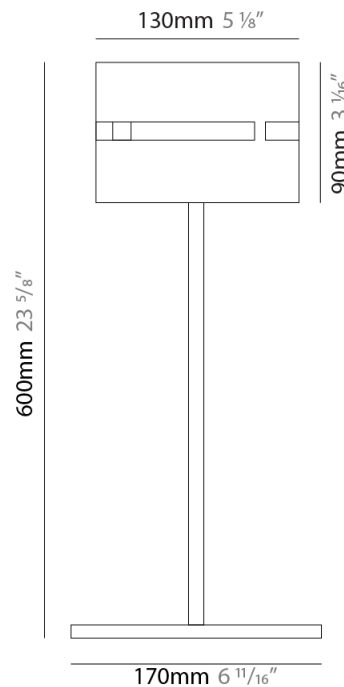

LUZ OCULTA METAL PORTABLE

D54026-

base number   Finish
Options

1. To build a product code in our configurator select the specify button on the base model # product page
2. To build a manual product code on this datasheet choose from the options listed below in blue font and add the suffix to the base model #

GENERAL

Series: Luz Oculta
Subseries: Luz Oculta Metal
Brand: Fambuena
Division: Design
Mounting Type: Portable
Mounting Location: Table
Subcategory: Table

PHYSICAL

Shape: Cylinder
Diameter (mm): 120
Diameter (in): 4 ¾
Height (mm): 500
Height (in): 19 11/16
Light Distribution: Direct / Indirect
Fixture Finish: [BRA](#) / [BRZ](#) / [ABR](#)
Fixture Material: Metal
Upon Request: Bolt Down

ELECTRICAL

Number of Lamps: 1
Lamp Type: LED Retrofit
Lamp Shape: T4
Bulb Included: Bulb Not Included
Max. Wattage Per Lamp (W): 5
Lamp Base: G9
Input Voltage (V): 120

LED

OPTICAL

RATINGS AND CERTIFICATIONS

Certified By: Certified for North American Standards
IP rating: IP20

PROJECT
TYPE
SPECIFIER
QUANTITY
DATE