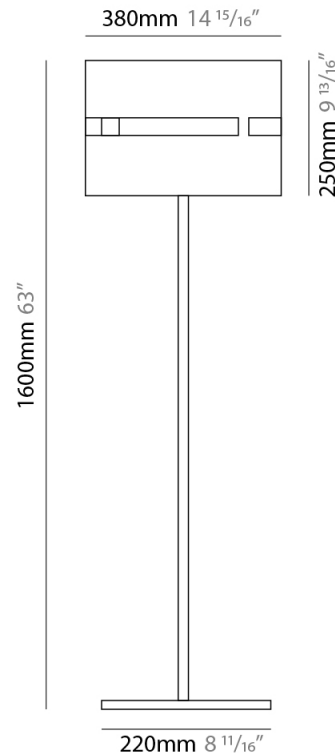

PROJECT _____
TYPE _____
SPECIFIER _____
QUANTITY _____
DATE _____

LUZ OCULTA METAL PORTABLE

D54021-

base number _____
Finish _____
Options _____

1. To build a product code in our configurator select the specify button on the base model # product page
2. To build a manual product code on this datasheet choose from the options listed below in blue font and add the suffix to the base model #

GENERAL

Series: Luz Oculta _____
Subseries: Luz Oculta Metal _____
Brand: Fambuena _____
Division: Design _____
Mounting Type: Portable _____
Mounting Location: Floor _____
Subcategory: Floor _____

PHYSICAL

Shape: Cylinder _____
Diameter (mm): 380 _____
Diameter (in): 14 ¹⁵/₁₆ _____
Height (mm): 1600 _____
Height (in): 63 _____
Light Distribution: Direct / Indirect _____
Fixture Finish: [BRA](#) / [BRZ](#) / [ABR](#) _____
Fixture Material: Metal _____
Upon Request: Bolt Down _____

ELECTRICAL

Number of Lamps: 1 _____
Lamp Type: LED Retrofit _____
Lamp Shape: A19 _____
Bulb Included: Bulb Not Included _____
Max. Wattage Per Lamp (W): 7 _____
Lamp Base: E26 _____
Input Voltage (V): 120 _____
Upon Request: 277Vac / GU24 _____

LED

OPTICAL

RATINGS AND CERTIFICATIONS

Certified By: Certified for North American Standards _____
IP rating: IP20 _____