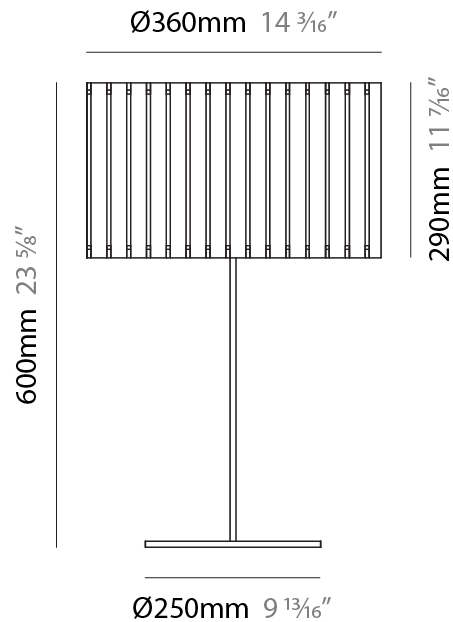

PROJECT
TYPE
SPECIFIER
QUANTITY
DATE

LUZ OCULTA WOOD PORTABLE

D54036- -

base number	Finish Options	Finish Options

1. To build a product code in our configurator select the specify button on the base model # product page
2. To build a manual product code on this datasheet choose from the options listed below in blue font and add the suffix to the base model #

GENERAL

Series: Luz Oculta
Subseries: Luz Oculta Wood
Brand: Fambuena
Division: Design
Mounting Type: Portable
Mounting Location: Table
Subcategory: Table

PHYSICAL

Shape: Cylinder
Diameter (mm): 360
Diameter (in): 14 ³/₁₆
Height (mm): 600
Height (in): 23 ⁵/₈
Light Distribution: Direct / Indirect
Fixture Finish: DOW / NAT
Holder Finish: BRA / BRZ
Fixture Material: Metal / Wood
Upon Request: Bolt Down

ELECTRICAL

Number of Lamps: 1
Lamp Type: LED Retrofit
Lamp Shape: A19
Bulb Included: Bulb Not Included
Max. Wattage Per Lamp (W): 7
Lamp Base: E26
Input Voltage (V): 120
Upon Request: 277Vac / GU24

LED

OPTICAL

RATINGS AND CERTIFICATIONS

Certified By: CSA Certified to UL and CSA Standards
IP rating: IP20