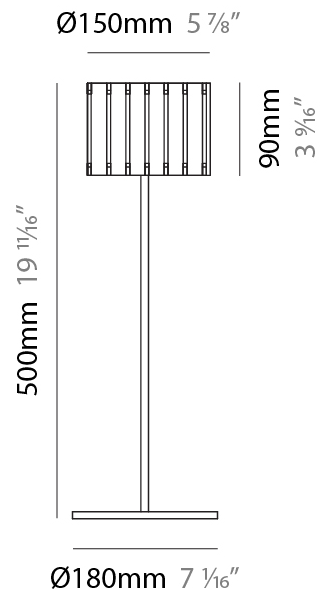

PROJECT	
TYPE	
SPECIFIER	
QUANTITY	
DATE	

LUZ OCULTA WOOD PORTABLE

D54040-	-
base number	Finish Options
	Finish Options

1. To build a product code in our configurator select the specify button on the base model # product page
2. To build a manual product code on this datasheet choose from the options listed below in blue font and add the suffix to the base model #

GENERAL

Series: Luz Oculta
Subseries: Luz Oculta Wood
Brand: Fambuena
Division: Design
Mounting Type: Portable
Mounting Location: Table
Subcategory: Table

PHYSICAL

Shape: Cylinder
Diameter (mm): 150
Diameter (in): 5 7/8
Height (mm): 500
Height (in): 19 11/16
Light Distribution: Direct / Indirect
Fixture Finish: DOW / NAT
Holder Finish: BRA / BRZ
Fixture Material: Metal / Wood
Upon Request: Bolt Down

ELECTRICAL

Number of Lamps: 1
Lamp Type: LED Retrofit
Lamp Shape: T4
Bulb Included: Bulb Not Included
Max. Wattage Per Lamp (W): 3
Lamp Base: G9
Input Voltage (V): 120

LED

OPTICAL

RATINGS AND CERTIFICATIONS

Certified By: Certified for North American Standards
IP rating: IP20