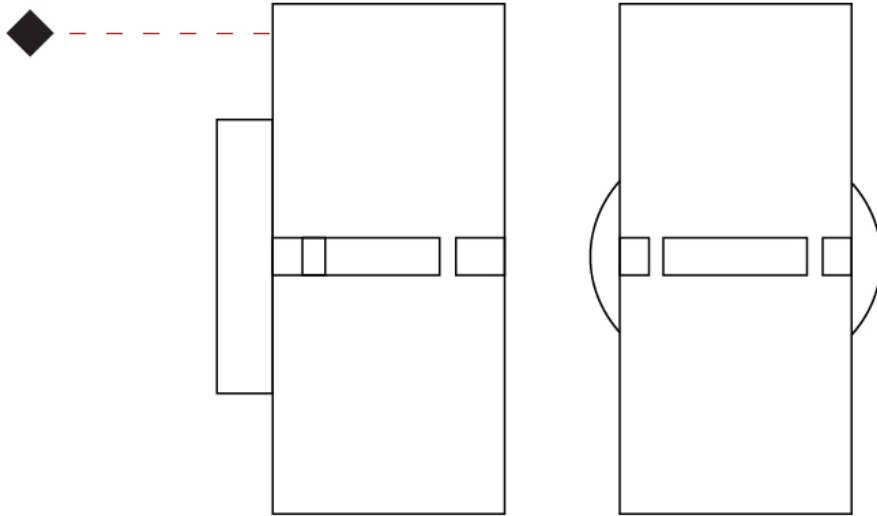

LUZ OCULTA METAL SURFACE

D53028-

PROJECT

TYPE

SPECIFIER

QUANTITY

DATE

D