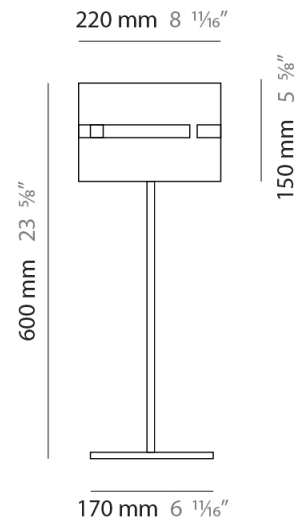

PROJECT _____
TYPE _____
SPECIFIER _____
QUANTITY _____
DATE _____

LUZ OCULTA METAL PORTABLE

D54025-

base number _____
Finish _____
Options _____

1. To build a product code in our configurator select the specify button on the base model # product page
2. To build a manual product code on this datasheet choose from the options listed below in blue font and add the suffix to the base model #

GENERAL

Series: Luz Oculta _____
Subseries: Luz Oculta Metal _____
Brand: Fambuena _____
Division: Design _____
Mounting Type: Portable _____
Mounting Location: Table _____
Subcategory: Table _____

PHYSICAL

Shape: Cylinder _____
Diameter (mm): 220 _____
Diameter (in): 8 ¹¹/₁₆ _____
Height (mm): 600 _____
Height (in): 23 ⁵/₈ _____
Light Distribution: Direct / Indirect _____
Fixture Finish: [BRA](#) / [BRZ](#) / [ABR](#) _____
Fixture Material: Metal _____
Upon Request: Bolt Down _____

ELECTRICAL

Number of Lamps: 1 _____
Lamp Type: LED Retrofit _____
Lamp Shape: B10 _____
Bulb Included: Bulb Not Included _____
Max. Wattage Per Lamp (W): 4 _____
Lamp Base: E12 _____
Input Voltage (V): 120 _____

LED

OPTICAL

RATINGS AND CERTIFICATIONS

Certified By: Certified for North American Standards _____
IP rating: IP20 _____