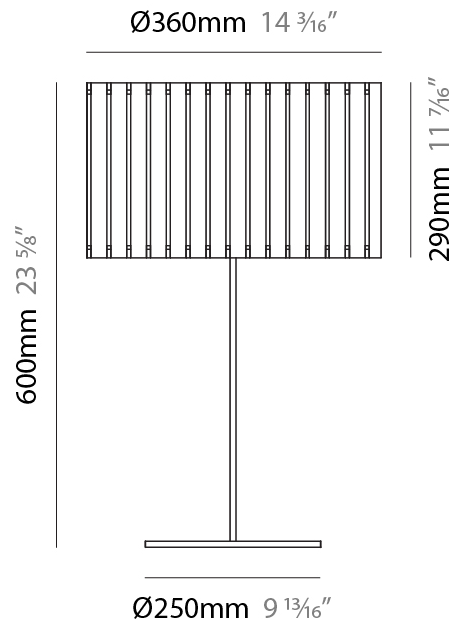

PROJECT
TYPE
SPECIFIER
QUANTITY
DATE

LUZ OCULTA WOOD PORTABLE

D54036- -

base number	Finish Options	Finish Options

1. To build a product code in our configurator select the specify button on the base model # product page
2. To build a manual product code on this datasheet choose from the options listed below in blue font and add the suffix to the base model #

GENERAL

Series: Luz Oculta
Subseries: Luz Oculta Wood
Brand: Fambuena
Division: Design
Mounting Type: Portable
Mounting Location: Table
Subcategory: Table

PHYSICAL

Shape: Cylinder
Diameter (mm): 360
Diameter (in): 14 ³/₁₆
Height (mm): 600
Height (in): 23 ⁵/₈
Light Distribution: Direct / Indirect
Fixture Finish: DOW / NAT
Holder Finish: BRA / BRZ
Fixture Material: Metal / Wood
Upon Request: Bolt Down

ELECTRICAL

Number of Lamps: 1
Lamp Type: LED Retrofit
Lamp Shape: A19
Bulb Included: Bulb Not Included
Max. Wattage Per Lamp (W): 7
Lamp Base: E26
Input Voltage (V): 120
Upon Request: 277Vac / GU24

LED

OPTICAL

RATINGS AND CERTIFICATIONS

Certified By: CSA Certified to UL and CSA Standards
IP rating: IP20