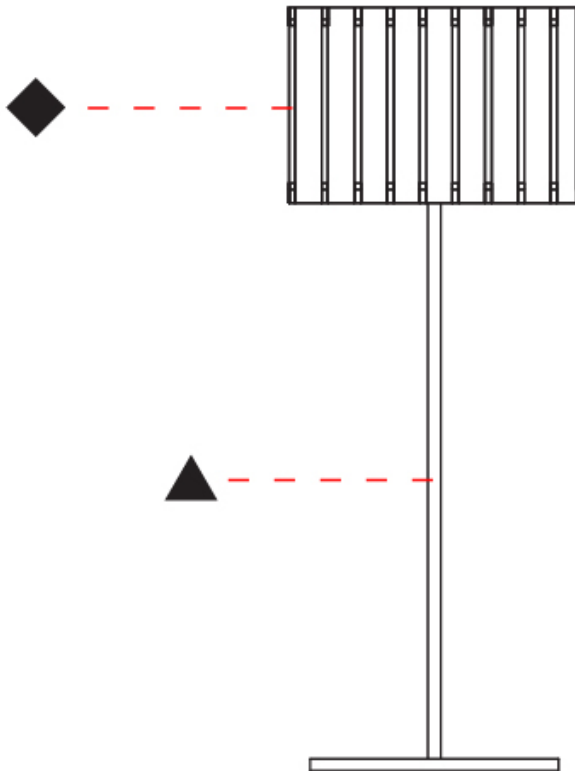

LUZ OCULTA WOOD PORTABLE

D54038-

PROJECT

TYPE

SPECIFIER

QUANTITY

DATE

D