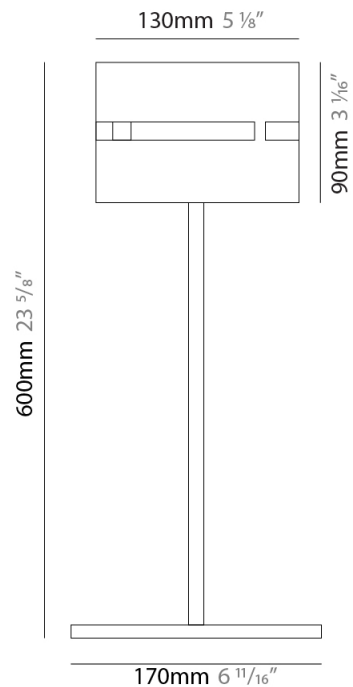

LUZ OCULTA METAL PORTABLE

D54026-

base number   Finish
Options

1. To build a product code in our configurator select the specify button on the base model # product page
2. To build a manual product code on this datasheet choose from the options listed below in blue font and add the suffix to the base model #

GENERAL

Series: Luz Oculta
Subseries: Luz Oculta Metal
Brand: Fambuena
Division: Design
Mounting Type: Portable
Mounting Location: Table
Subcategory: Table

PHYSICAL

Shape: Cylinder
Diameter (mm): 120
Diameter (in): 4 ¾
Height (mm): 500
Height (in): 19 11/16
Light Distribution: Direct / Indirect
Fixture Finish: [BRA](#) / [BRZ](#) / [ABR](#)
Fixture Material: Metal
Upon Request: Bolt Down

ELECTRICAL

Number of Lamps: 1
Lamp Type: LED Retrofit
Lamp Shape: T4
Bulb Included: Bulb Not Included
Max. Wattage Per Lamp (W): 5
Lamp Base: G9
Input Voltage (V): 120

LED

OPTICAL

RATINGS AND CERTIFICATIONS

Certified By: Certified for North American Standards
IP rating: IP20

PROJECT
TYPE
SPECIFIER
QUANTITY
DATE